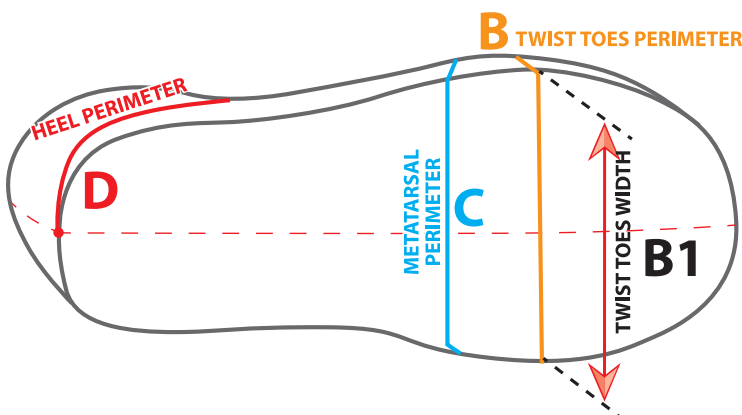

B1: TWIST TOES WIDTH

C : METATARSAL PERIMETER / ANATOMIC BALL (circumference)

D : HIGH INSTEP / HEEL PERIMETER (circumference)

REFERENCE GUIDE

The following measures are intended to give you an indication about the Easy Up sizing for kids models. They are based on the production lasts and represent the optimal fit for each size. Tolerance \pm is allowed. Should your measurements largely deviate from one or more of the below references, please contact us at customercare@easyupshoes.com before placing an order or immediately after.