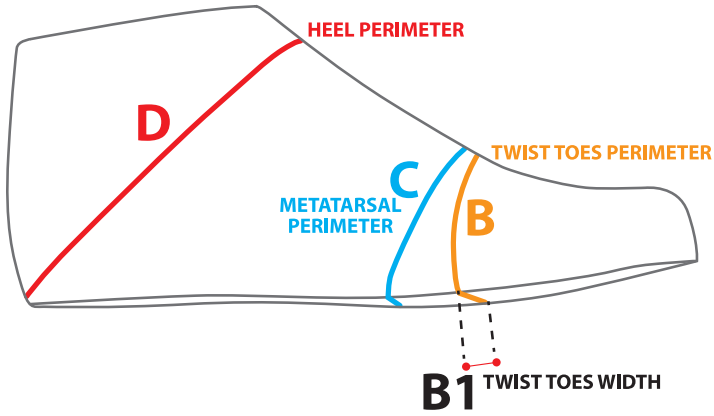

B1: TWIST TOES WIDTH

C : METATARSAL PERIMETER / ANATOMIC BALL (circumference)

D : HIGH INSTEP / HEEL PERIMETER (circumference)

REFERENCE GUIDE

The following measures are intended to give you an indication about the Easy Up sizing for kids models. They are based on the production lasts and represent the optimal fit for each size. Tolerance \pm is allowed. Should your measurements largely deviate from one or more of the below references, please contact us at customercare@easyupshoes.com before placing an order or immediately after.